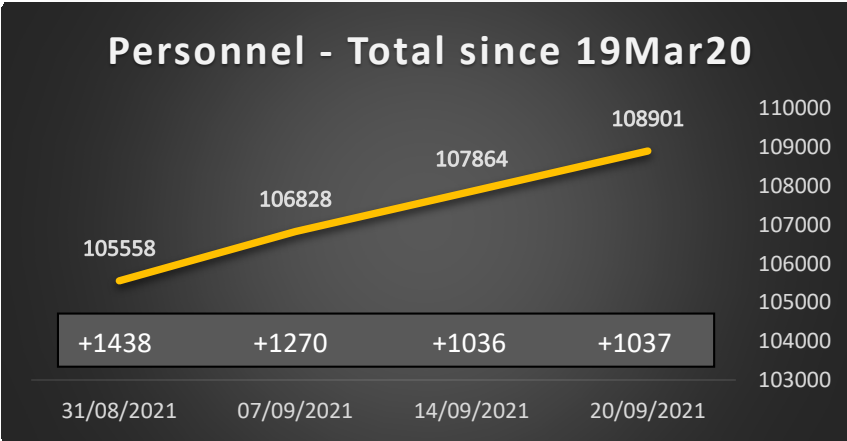

COS TOA

64 Inf Gp Min Review

Scan for Member's Area

Joint Task Force update for the week 13th – 19th Sep 21

Vehicles: 262

Aircraft: 14

RDF: 6

Mandatory Quarantine Scheme